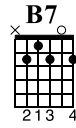

Lesson 4

Notes on the D String

1)

Musical notation for exercise 1 in 4/4 time. The staff shows notes on the D string: 0 (open), 2, 3, 2, 0. The TAB below shows the corresponding fret numbers: 0, 2, 3, 2, 0.

Continuation of 'Amazing Grace' musical notation. The melody is on a treble clef staff. The guitar TAB staff shows fret numbers: 0-2-3, (3)-0, 3-0, 0-2, 0-2. Chords D, G, and C are indicated above the staff.

Final part of 'Amazing Grace' musical notation. The melody is on a treble clef staff. The guitar TAB staff shows fret numbers: 0-0, 0-0, 0-2, 0, (0). Chords G, Em, G, D, and G are indicated above the staff.

Chords for this Lesson:

Diagram showing the chord shapes for Em and B7. The Em chord is shown with a treble clef staff and a guitar TAB staff with fret numbers 0, 2, 2, 3, 0. The B7 chord is shown with a treble clef staff and a guitar TAB staff with fret numbers 2, 0, 2, 2.